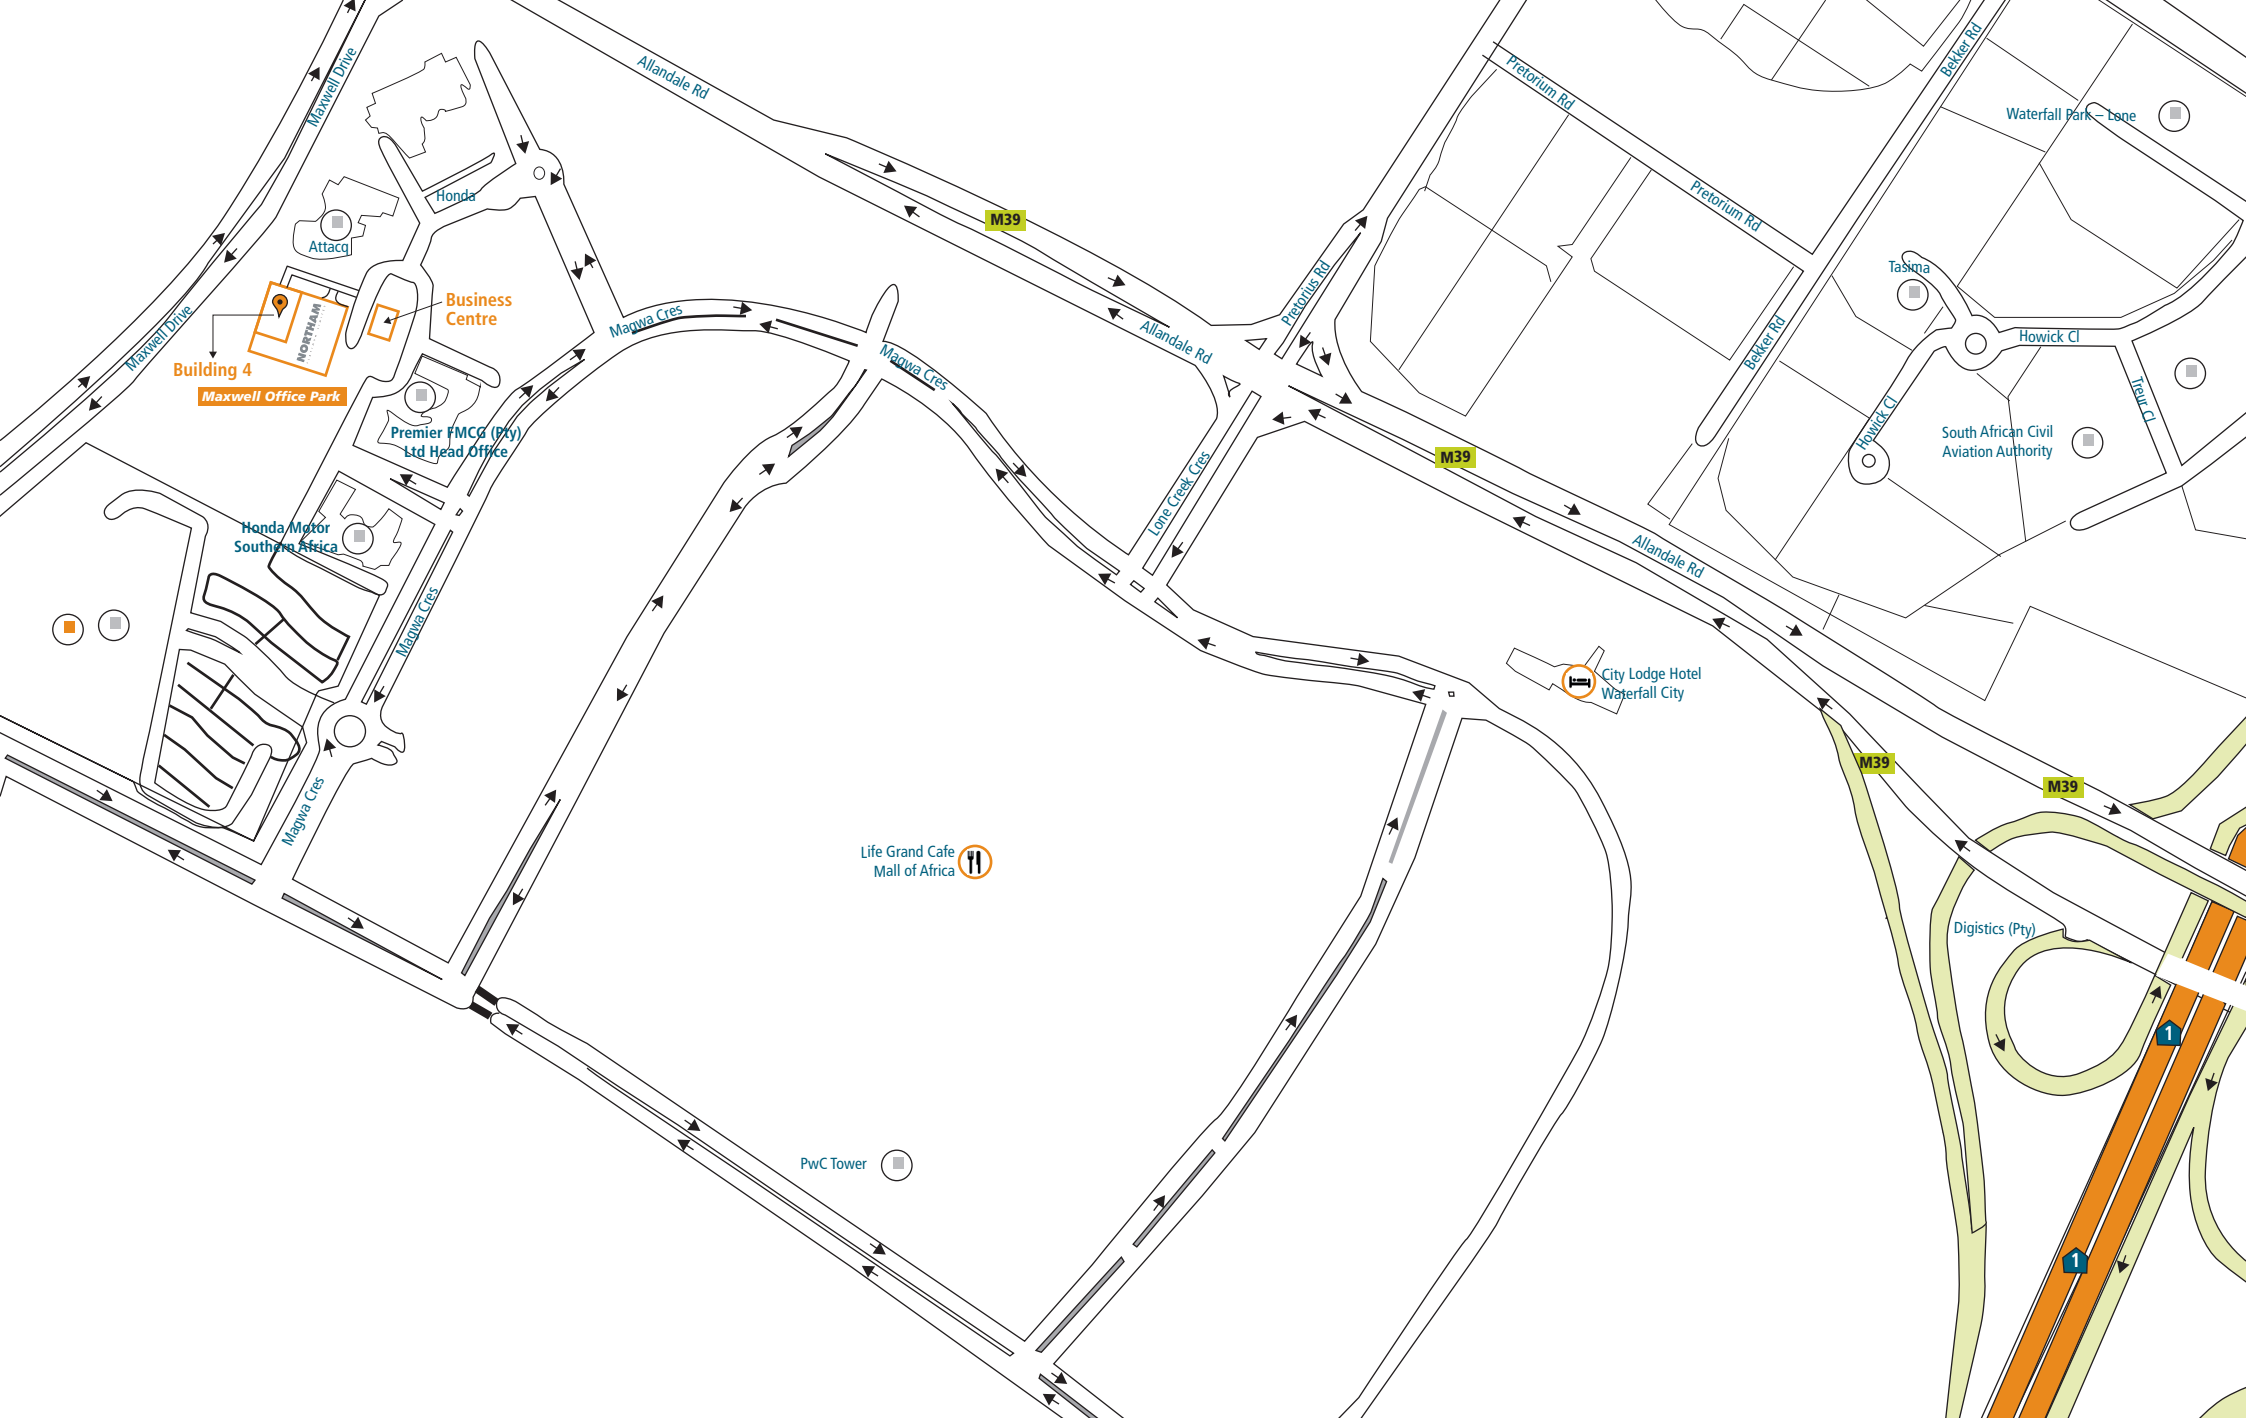

Building 4
Maxwell Office Park

Business Centre

Premier FMC6 (Pty)
Ltd Head Office

Honda Motor
Southern Africa

Life Grand Cafe
Mall of Africa

PwC Tower

City Lodge Hotel
Waterfall City

Digistics (Pty)

South African Civil
Aviation Authority

Waterfall Park - Lone

Tasima

M39

M39

M39

M39

1

1

Maxwell Drive

Allandale Rd

Pretorium Rd

Pretorium Rd

Becker Rd

Magwa Cres

Magwa Cres

Allandale Rd

Pretorium Rd

Lone Creek Cres

Allandale Rd

Magwa Cres

Magwa Cres

Magwa Cres

Howick Cl

Howick Cl

Troul Cl